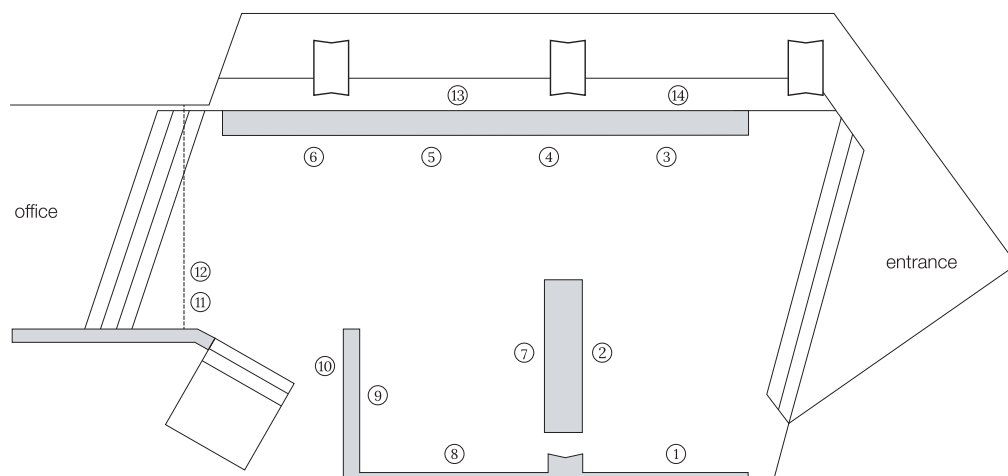

Tony Just
Our inchoate love

[erp]
Alexandru Chira

11 July - 28 August 2020

1. Listening to witches
2020
acrylic and graphite on canvas
150 x 200 cm